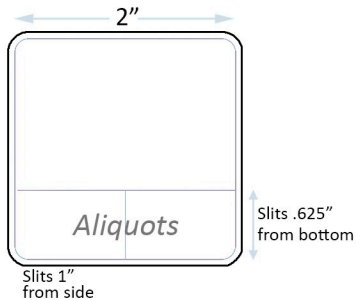

# Labels for mobile printers

Zebra QLn-HC

Zebra ZD410

Product # QL-2125    QL-2125-PINK    QL-2125-BLUE BORDER    QL-2125-RED BORDER    QL-2125-YELLOW

Other colors/borders, etc available. Contact your regional sales manager at 800-356-6126 or at [info@digi-trax.com](mailto:info@digi-trax.com)

**Product #: QL-2125**  
2" x 1.25", 320 labels per roll  
36 rolls per case

**Product #: QL-22-MP**  
2" x 2" with micro perfed flag labels  
200 labels per roll  
36 rolls per case

**Product #: QL-22-MP-SLITS**  
2" x 2" slits instead of micro perfs  
for easy removal of footers  
200 labels per roll, 36 rolls per case

# Labels for desktop printers

**Product #: GZ-1875-1375**  
1.875" x 1.375", 1900 labels per roll  
6 rolls per case

**Product #: G-2125**  
2" x 1.25", 2165 labels per roll  
6 rolls per case

G-2125-RED BORDER    G-2125-YELLOW