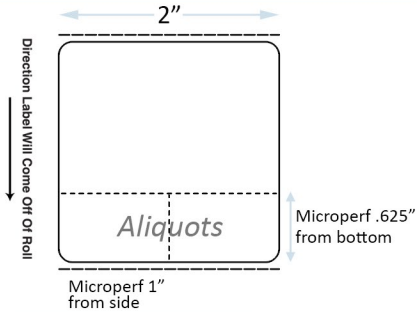

Labels for mobile printers

Zebra QLn-HC

Zebra MC40

Product # QL-2125 QL-2125-PINK QL-2125-BLUE BORDER QL-2125-RED BORDER QL-2125-YELLOW

Product #: QL-2125
 2" x 1.25", 320 labels per roll
 36 rolls per case

Other colors/borders, etc available. Contact your regional sales manager at 800-356-6126 or at info@digitrax.com

Product #: QL-22-MP
 2" x 2" with micro perfed flag labels
 200 labels per roll
 36 rolls per case

QL-22-MP-HN (slits)

Other colors/borders, etc available. Contact your regional sales manager at 800-356-6126 or at info@digitrax.com

Product #: QL-22-MP-SLITS
 2" x 2" slits instead of micro perfs for easy removal of footers
 200 labels per roll, 36 rolls per case

Labels for desktop printers

Product #: GZ-1875-1375
 1.875" x 1.375", 1900 labels per roll
 6 rolls per case

Product #: G-2125
 2" x 1.25", 2165 labels per roll
 6 rolls per case