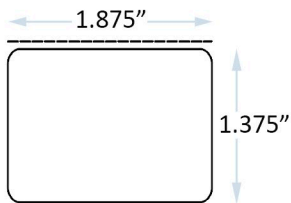

Labels for desktop printers

Product #: GZ-1875-1375
1.875" x 1.375", 1900 labels per roll
6 rolls per case