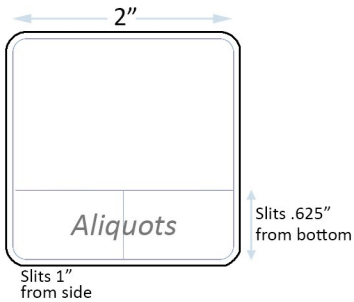

QL-22-MP-PINK QL-22-MP-BLUE

QL-22-MP QL-22-MP-YELLOW

QL-22-MP-RED-BORDER

Other colors/borders, etc available. Contact your regional sales manager at 800-356-6126 or at info@digitrax.com

QL-22-MP-HI (slits)

QL-22-MP-HN (slits)

Other colors/borders, etc available. Contact your regional sales manager at 800-356-6126 or at info@digitrax.com

Product #: QL-22-MP-SLITS
 2" x 2" slits instead of micro perfs for easy removal of footers
 200 labels per roll, 36 rolls per case