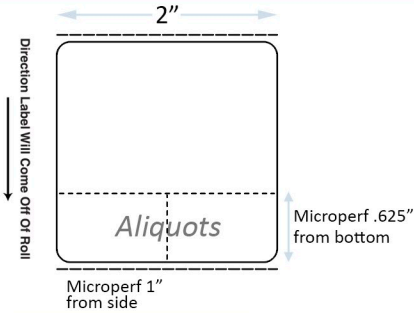

# Labels for mobile printers

Zebra QLn-HC

Zebra ZD410

Product # QL-2125    QL-2125-PINK    QL-2125-BLUE BORDER    QL-2125-RED BORDER    QL-2125-YELLOW

Other colors/borders, etc available. Contact your regional sales manager at 800-356-6126 or at [info@digi-trax.com](mailto:info@digi-trax.com)

**Product #: QL-2125**  
2" x 1.25", 320 labels per roll  
36 rolls per case

**Product #: QL-22-MP**  
2" x 2" with micro perfed flag labels  
200 labels per roll  
36 rolls per case

**Product #: QL-22-MP-SLITS**  
2" x 2" slits instead of micro perfs  
for easy removal of footers  
200 labels per roll, 36 rolls per case

# Labels for desktop printers

**Product #: GZ-1875-1375**  
1.875" x 1.375", 1900 labels per roll  
6 rolls per case

**Product #: G-2125**  
2" x 1.25", 2165 labels per roll  
6 rolls per case

G-2125-RED BORDER    G-2125-YELLOW